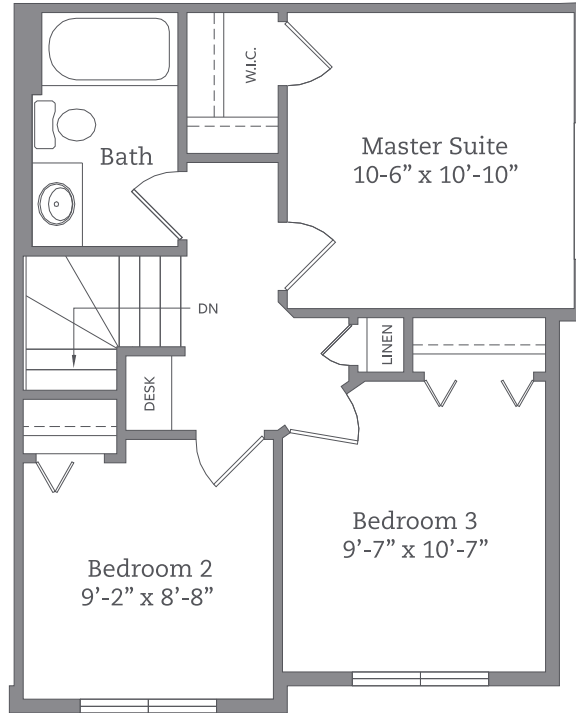

Main Floor 472 Sq.Ft.

Upper Floor 522 Sq.Ft.

Juliette Balcony
Building 3 and 5

Lower Floor 30 Sq.Ft.

Opt. Main Floor Half Bath 472 Sq.Ft.