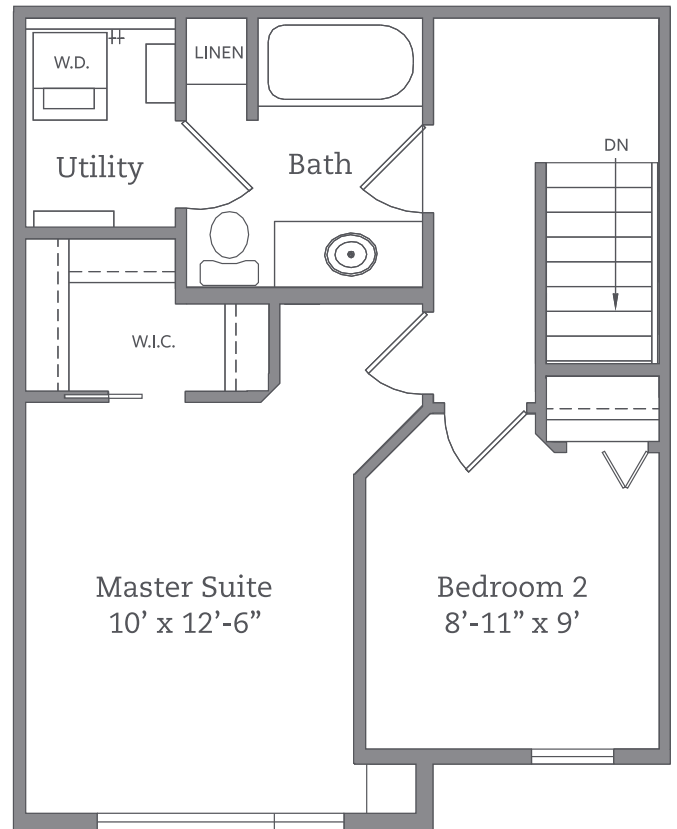

Main Floor 460 Sq.Ft.

Upper Floor 486 Sq.Ft.

Juliette Balcony  
Building 3 and 5

Lower Floor 41 Sq.Ft.

Opt. Main Floor Half Bath 460 Sq.Ft.