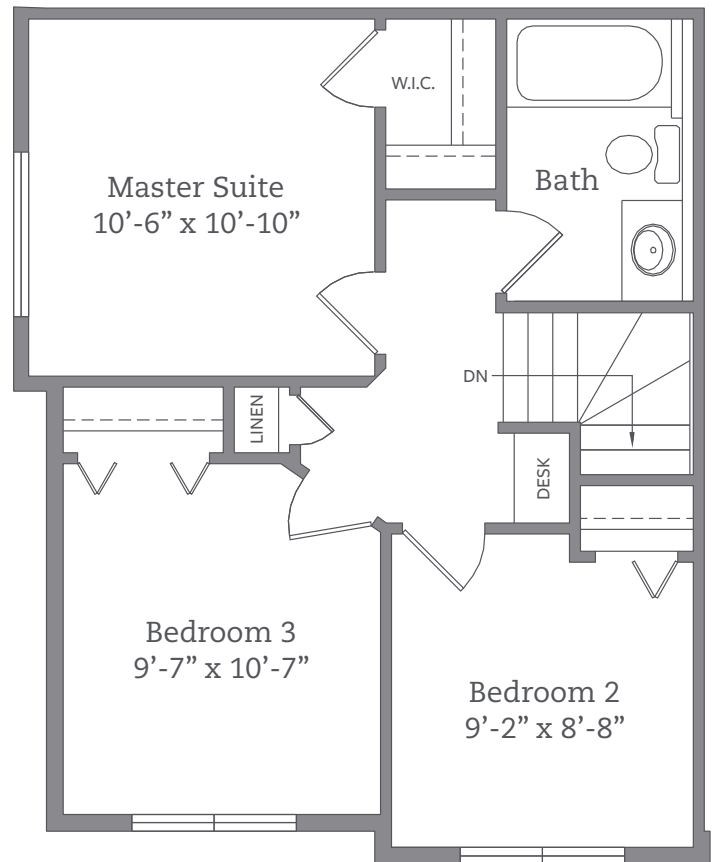

Main Floor 472 Sq.Ft.

Upper Floor 522 Sq.Ft.

Lower Floor 26 Sq.Ft.

Opt. Main Floor Half Bath 472 Sq.Ft.